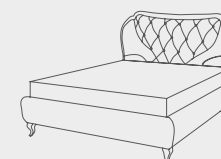

The colour of the sample is just an indication as it can change during the printing.

SMERALDO LIGHT
(2 ante)

cm L273xP66xH258

Comò

SMERALDO
cm L133xP58xH96

Comodino Sx

SMERALDO
cm L68xP46xH60

Comodino Dx

SMERALDO
cm L68xP46xH60

Letto giroletto imbottito

SMERALDO CLASSIC
cm L193xP210xH135

Letto giroletto

SMERALDO LIGHT
cm L193xP208xH135

SMERALDO CLASSIC
cm L94xP2xH94

SMERALDO CLASSIC
*con vano porta TV
cm L140xP8xH93*